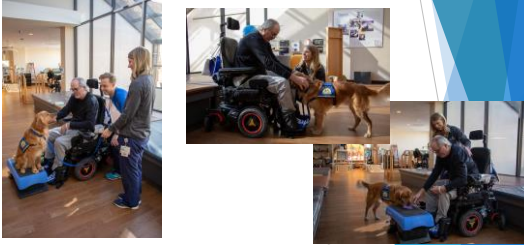

Orbit in Therapy