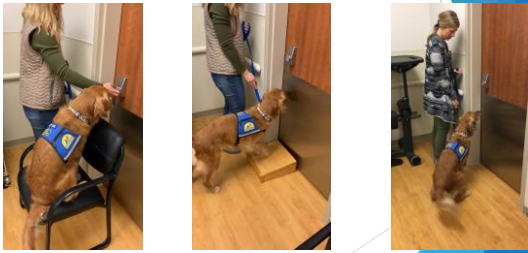

Baylor Scott and White Institute for Rehabilitation

Facility Dog Orbit IV

Caitlin Schaffert, OTR, CBIS
Lance Smith, CTRS

Canine Companions for Independence

- ▶ Non-Profit organization providing highly trained assistance dogs to people with disabilities and facilities
 - ▶ Service dogs
 - ▶ Hearing dogs
 - ▶ Facility Dogs
 - ▶ Skilled Companions
 - ▶ Service Dogs for Veterans with PTSD
- ▶ Breeding program in California
- ▶ Raised by volunteer puppy raisers until ~18 months old
- ▶ Professional training for 6-9 months
- ▶ Team Training for 2 weeks
- ▶ Graduation

Team Training Continued

Team Training: Graduation

Handler Responsibilities

- ▶ Basic Daily Needs
- ▶ Grooming
- ▶ Training
- ▶ Play
- ▶ Lots of Love!

Handler Responsibilities:
Commands
at Home

Handler Responsibilities: Advancing Commands